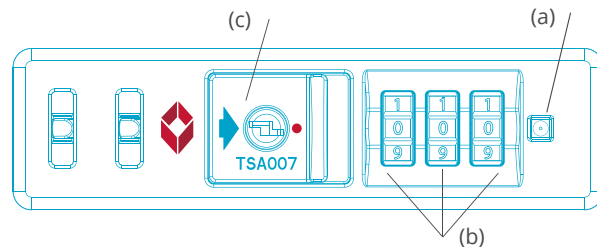

Forgotten your number combination?

If you forget your number combination, you can open your suitcase in the following way: a 3-digit number lock has 999 different combinations. If you try out all possible combinations (beginning with 0-0-0), you will be able to open the lock in approx. 20-30 minutes.

If you have any problems/queries regarding your product, please contact our customer service

+49(0) 30.63 413 414 | info@hauptstadtkoffer.de