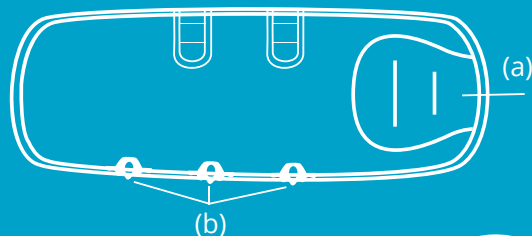

THE KEY TO COMBINATION LOCKS

Why do I need a combination lock?

Combination locks offer a high level of protection when travelling, in order to protect the contents of the luggage against theft.

The combination of the combination lock is individually adjustable, which increases security enormously. And if you want to play it safe: the number code can be changed at any time (see below).

COMBINATION LOCK MANUAL

To establish your personal code, perform the following steps:

1. (b) adjust the combination to: 0-0-0.
2. (a) pull the button (a).
3. (b) turn and enter your own combination.
4. (a) release the button. The combination is now set.
5. If the combination needs to be changed, repeat the steps 1-4. However, with your previous number combination.

Forgotten your number combination?

If you forget your number combination, you can open your suitcase in the following way: a 3-digit number lock has 999 different combinations. If you try out all possible combinations (beginning with 0-0-0), you will be able to open the lock in approx. 20-30 minutes.

If you have any problems/queries regarding your product, please contact our customer service

+49(0) 30.63 413 414 | info@hauptstadtkoffer.de

More info:
www.hauptstadtkoffer.de/de/kofferschloss